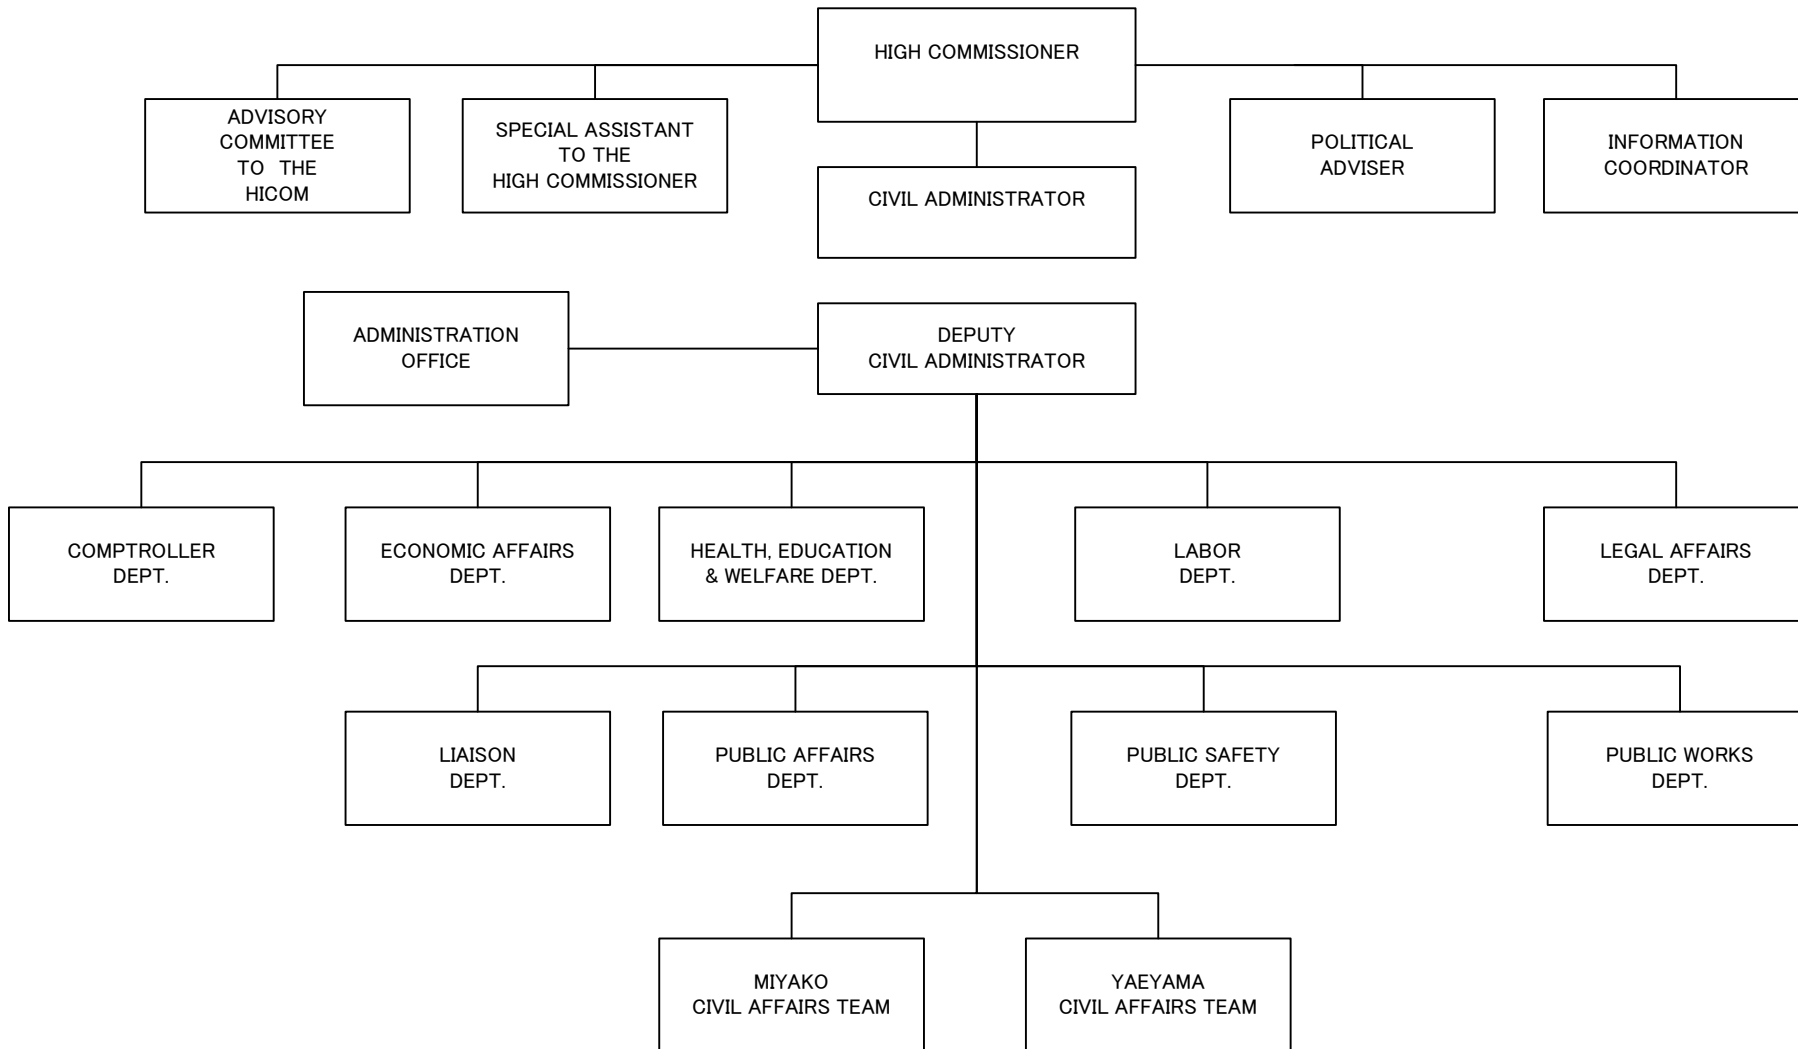

UNITED STATES CIVIL ADMINISTRATION OF THE RYUKYU ISLANDS
ORGANIZATION CHART

10 May 1968