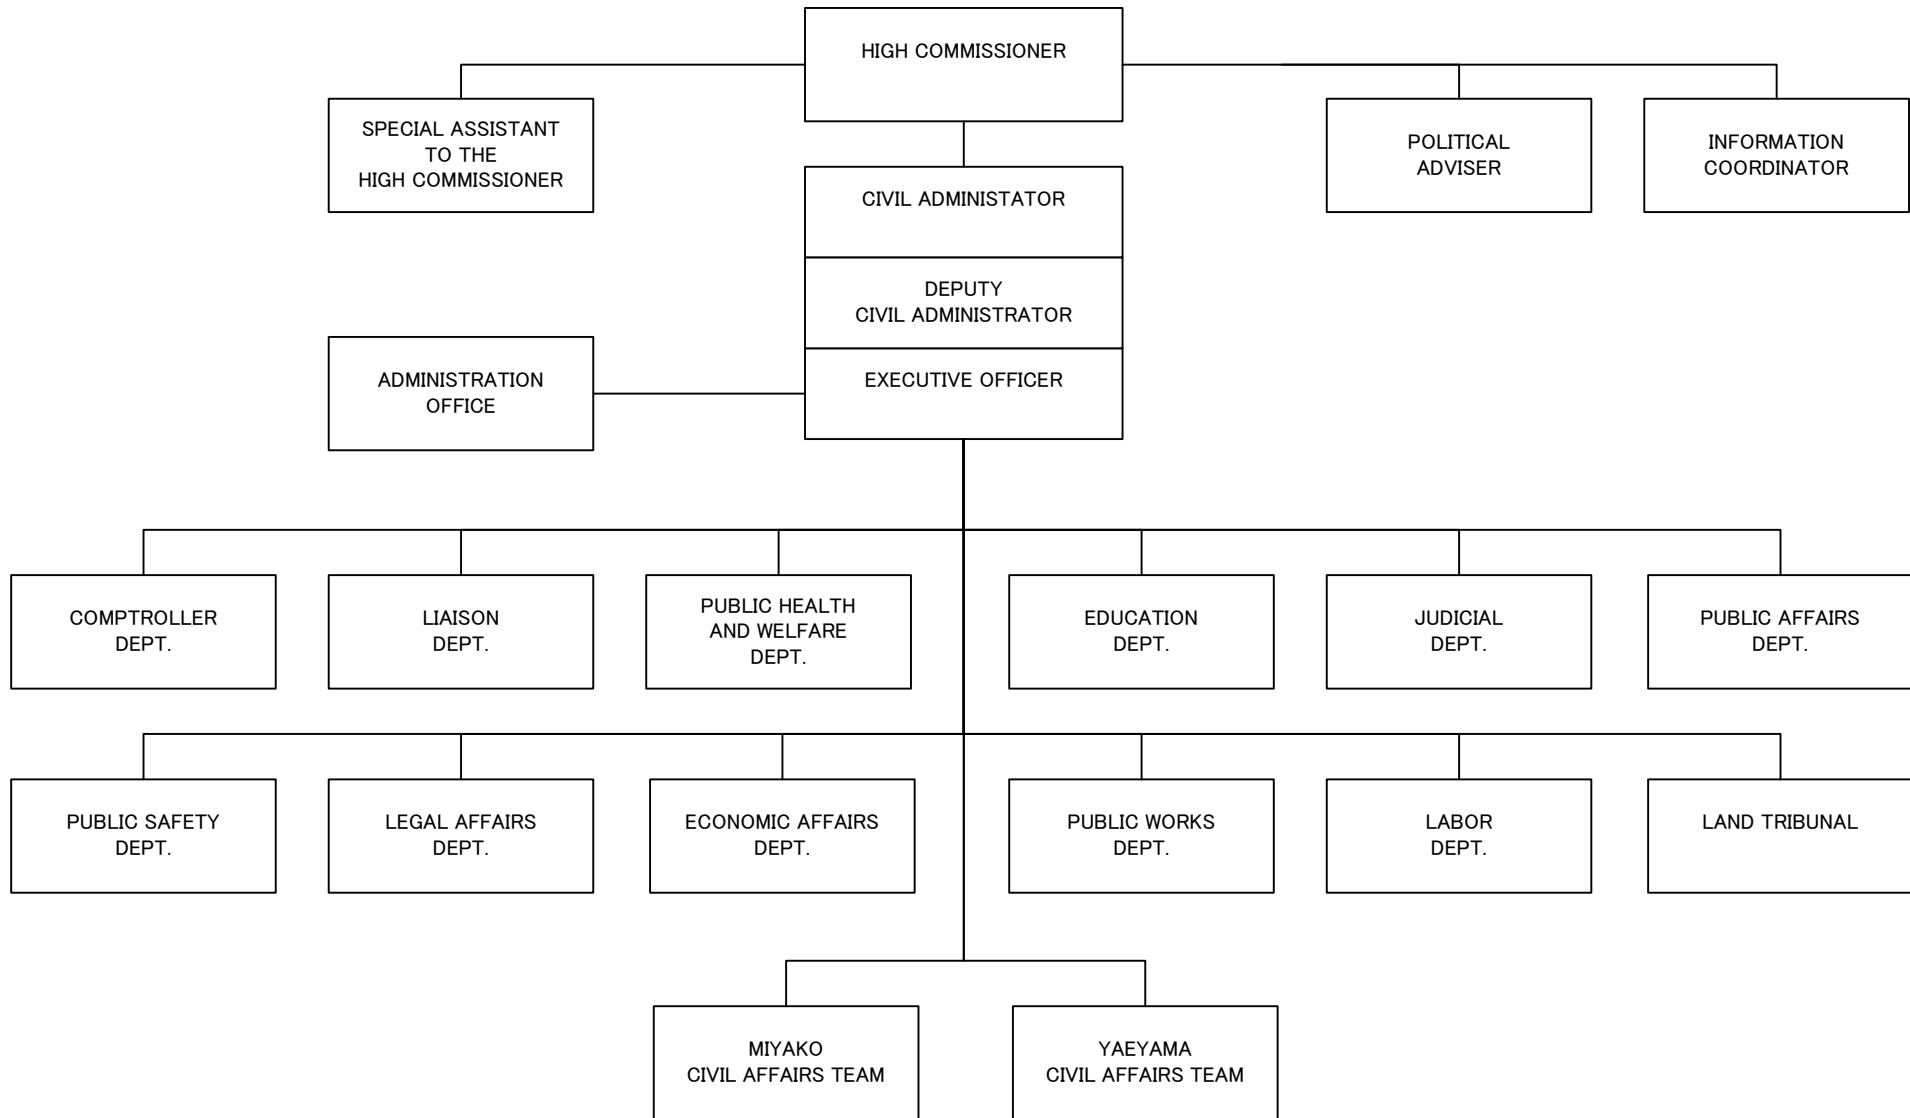

UNITED STATES CIVIL ADMINISTRATION OF THE RYUKYU ISLANDS
ORGANIZATION CHART

19 January 1959

CIVIL AFFAIRS ACTIVITIES IN THE RYUKYU ISLANDS, For the
Period Ending 31 March 1959, Vol. VII No. I 掲載の組織図を若干修正

UNITED STATES CIVIL ADMINISTRATION OF THE RYUKYU ISLANDS
ORGANIZATION CHART

1 March 1960

UNITED STATES CIVIL ADMINISTRATION OF THE RYUKYU ISLANDS
ORGANIZATION CHART

23 January 1961

UNITED STATES CIVIL ADMINISTRATION OF THE RYUKYU ISLANDS
ORGANIZATION CHART

1 June 1964

UNITED STATES CIVIL ADMINISTRATION OF THE RYUKYU ISLANDS
ORGANIZATION CHART

30 June 1965

UNITED STATES CIVIL ADMINISTRATION OF THE RYUKYU ISLANDS
ORGANIZATION CHART

13 April 1966

UNITED STATES CIVIL ADMINISTRATION OF THE RYUKYU ISLANDS
ORGANIZATION CHART