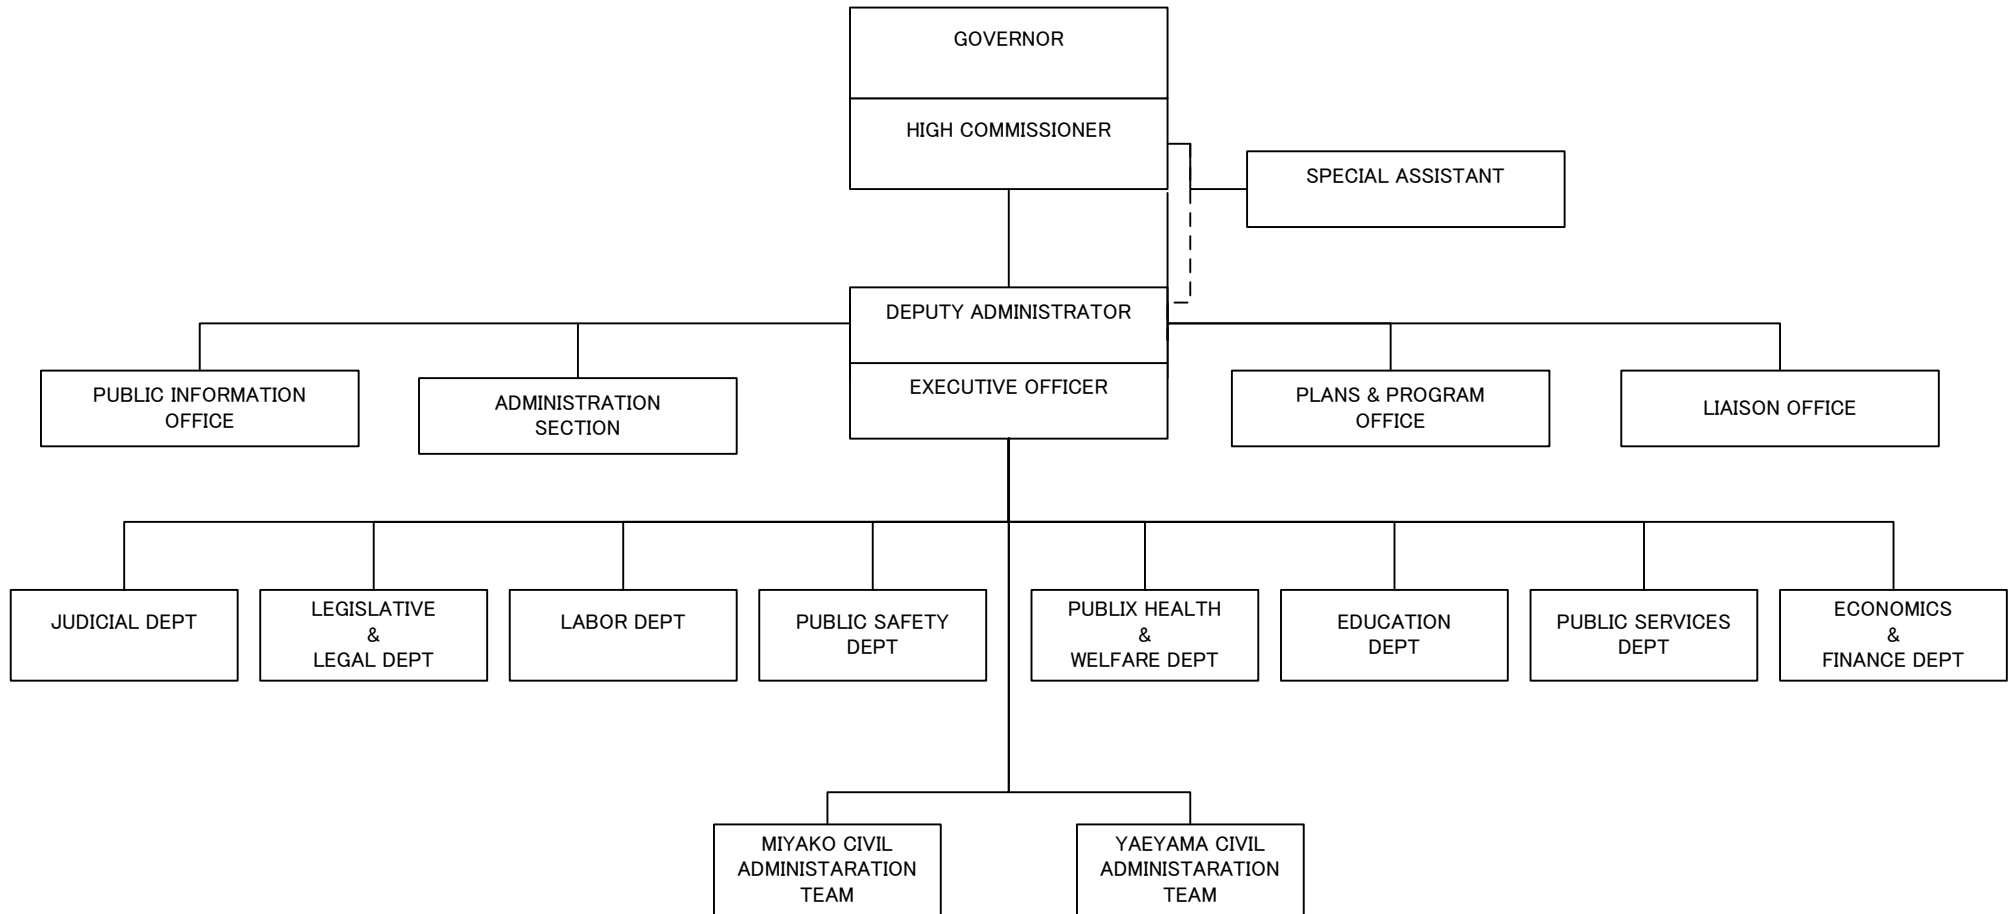

UNITED STATES CIVIL ADMINISTRATION OF THE RYUKYU ISLANDS
ORGANIZATION CHART

30 September 1956

CIVIL AFFAIRS ACTIVITIES IN THE RYUKYU ISLANDS,
For the Period Ending 30 September 1956, Vol. IV No. I 掲載の組織図を若干修正

UNITED STATES CIVIL ADMINISTRATION OF THE RYUKYU ISLANDS
ORGANIZATION CHART

27 February 1957

CIVIL AFFAIRS ACTIVITIES IN THE RYUKYU ISLANDS,
For the Period Ending 31 March 1957, Vol. V No. I 掲載の組織
図を若干修正