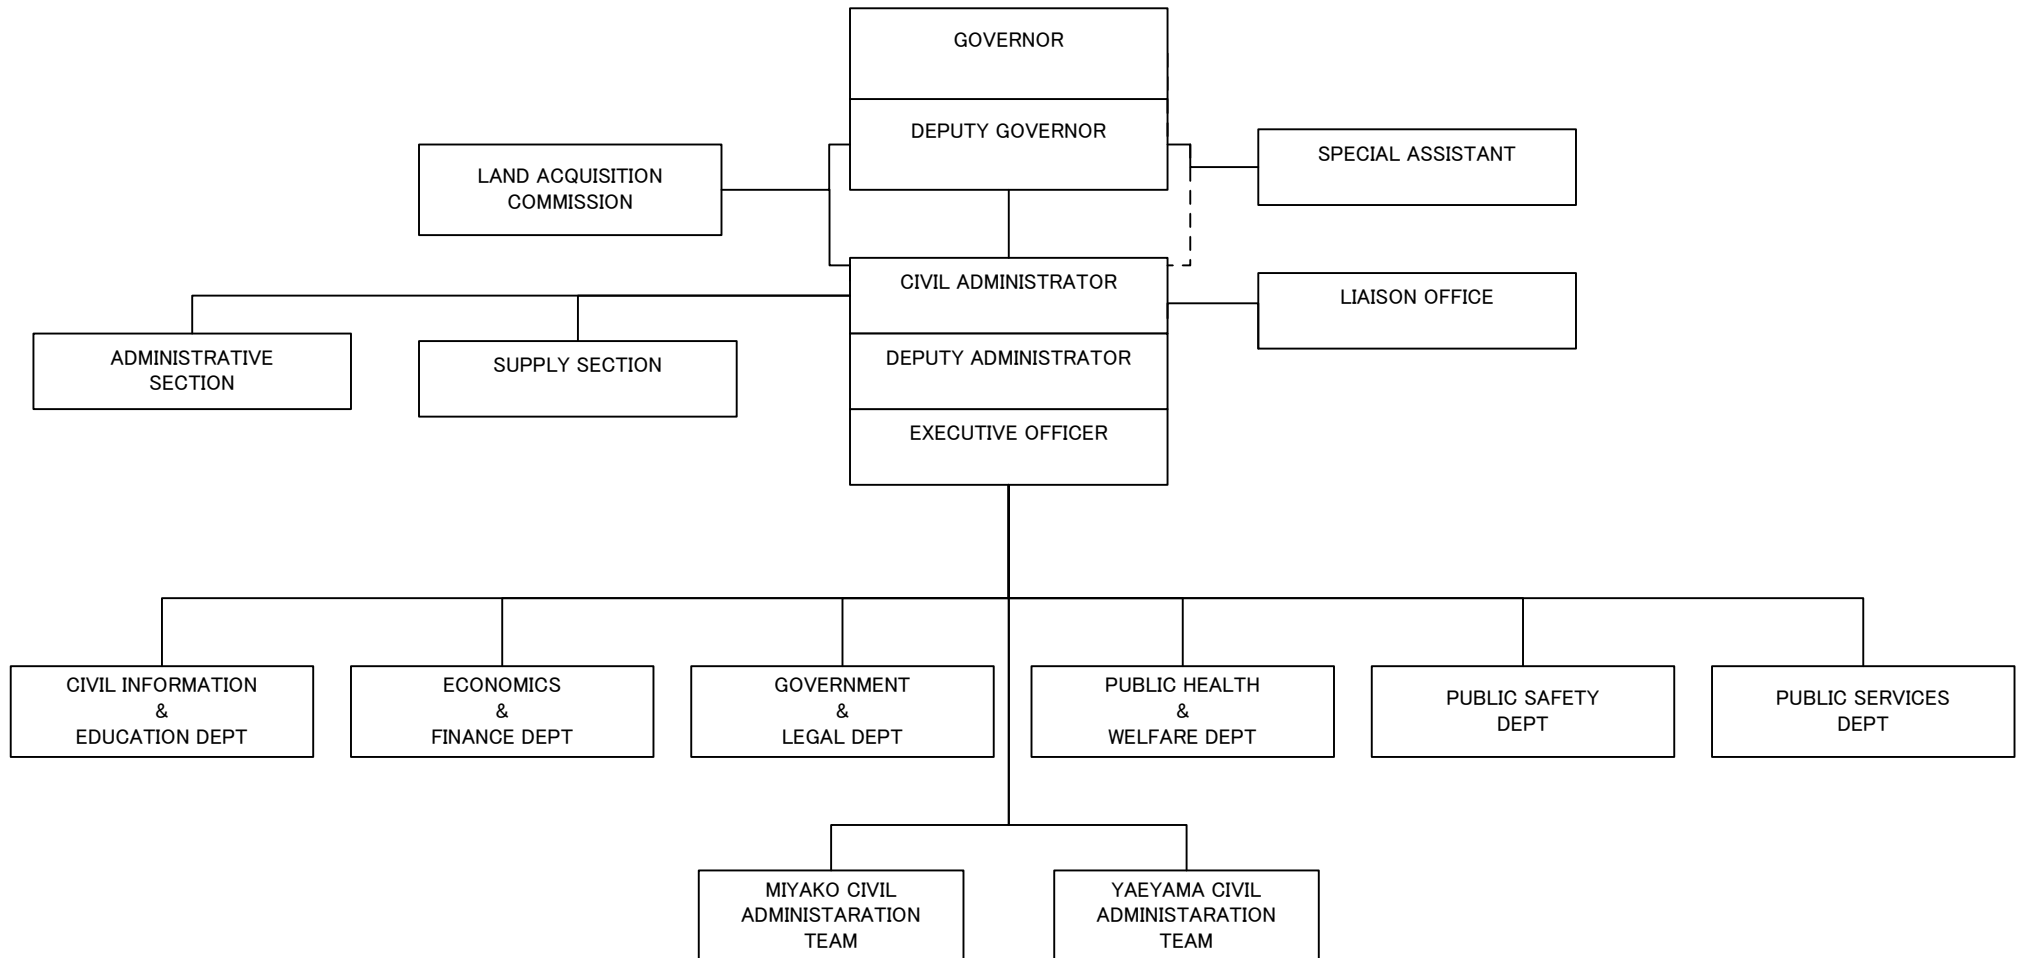

UNITED STATES CIVIL ADMINISTRATION OF THE RYUKYU ISLANDS
ORGANIZATION CHART

6 November 1955

CIVIL AFFAIRS ACTIVITIES IN THE RYUKYU ISLANDS
For the Period Ending 31 December 1955, Vol. III No. II 掲載の組織図を
若干修正