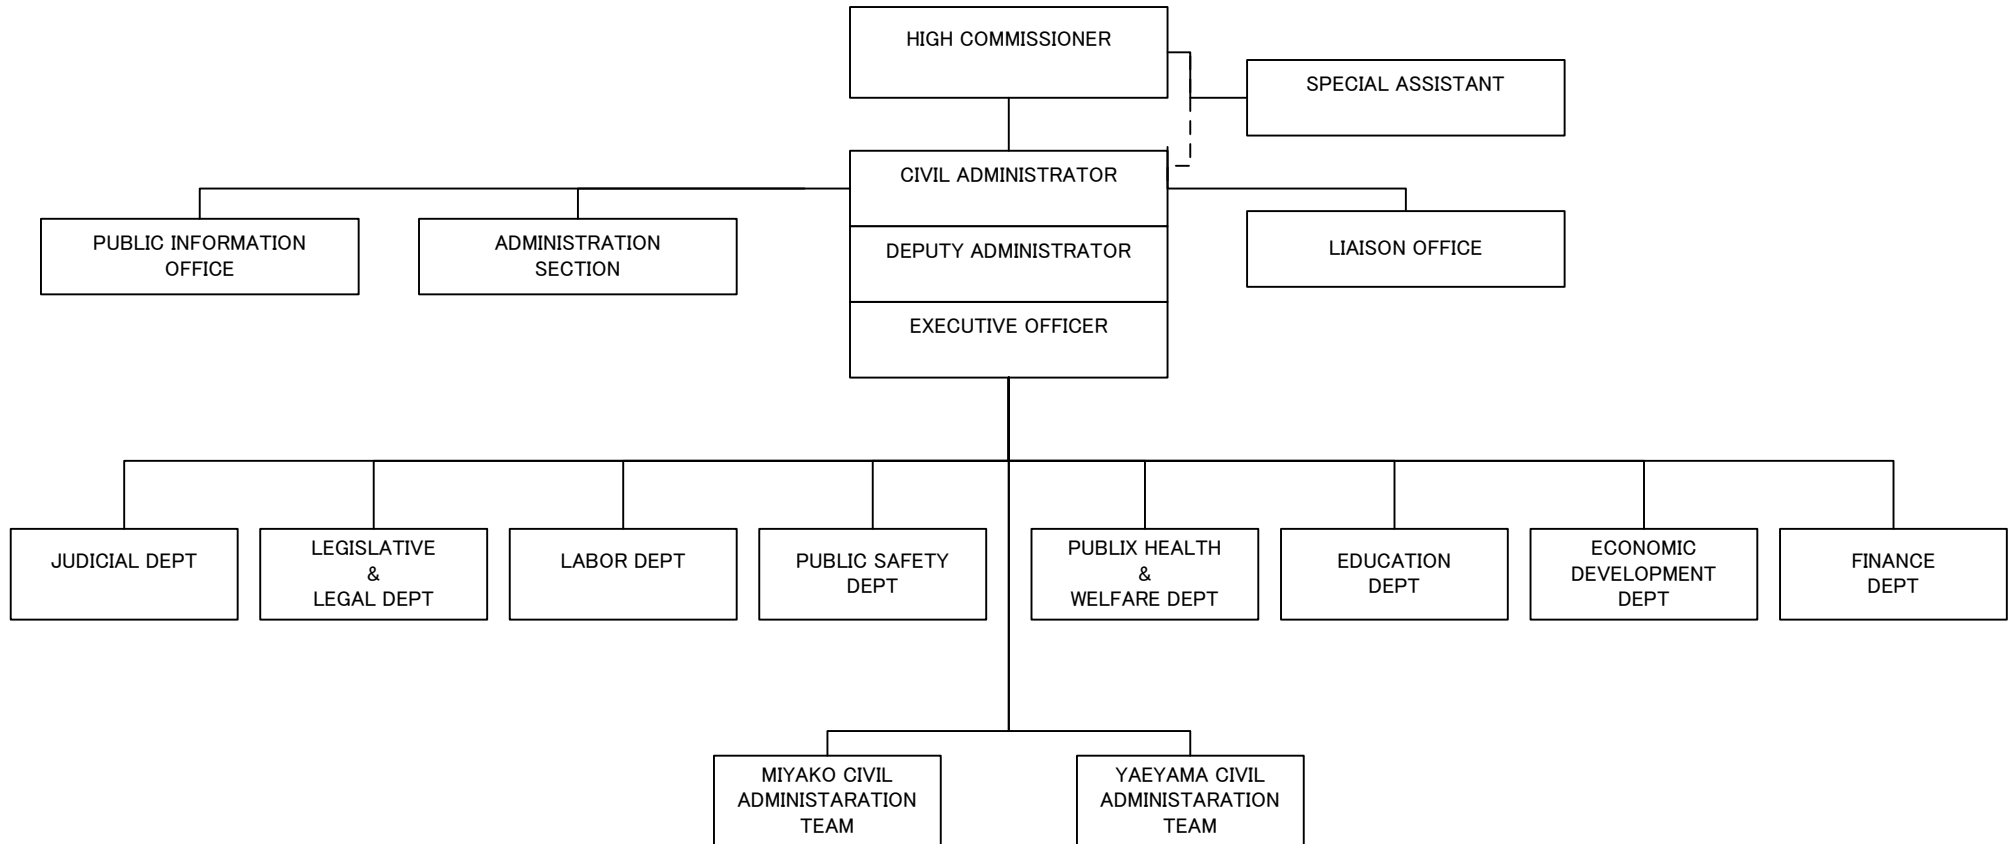

UNITED STATES CIVIL ADMINISTRATION OF THE RYUKYU ISLANDS
ORGANIZATION CHART

5 June 1957

CIVIL AFFAIRS ACTIVITIES IN THE RYUKYU ISLANDS, For the
Period Ending 30 September 1957, Vol. V No. II 掲載の組織図を若干修
正

UNITED STATES CIVIL ADMINISTRATION OF THE RYUKYU ISLANDS
ORGANIZATION CHART

21 October 1957

CIVIL AFFAIRS ACTIVITIES IN THE RYUKYU ISLANDS, For
the Period Ending 31 March 1958, Vol. VI No. I 掲載の組織図を若
干修正