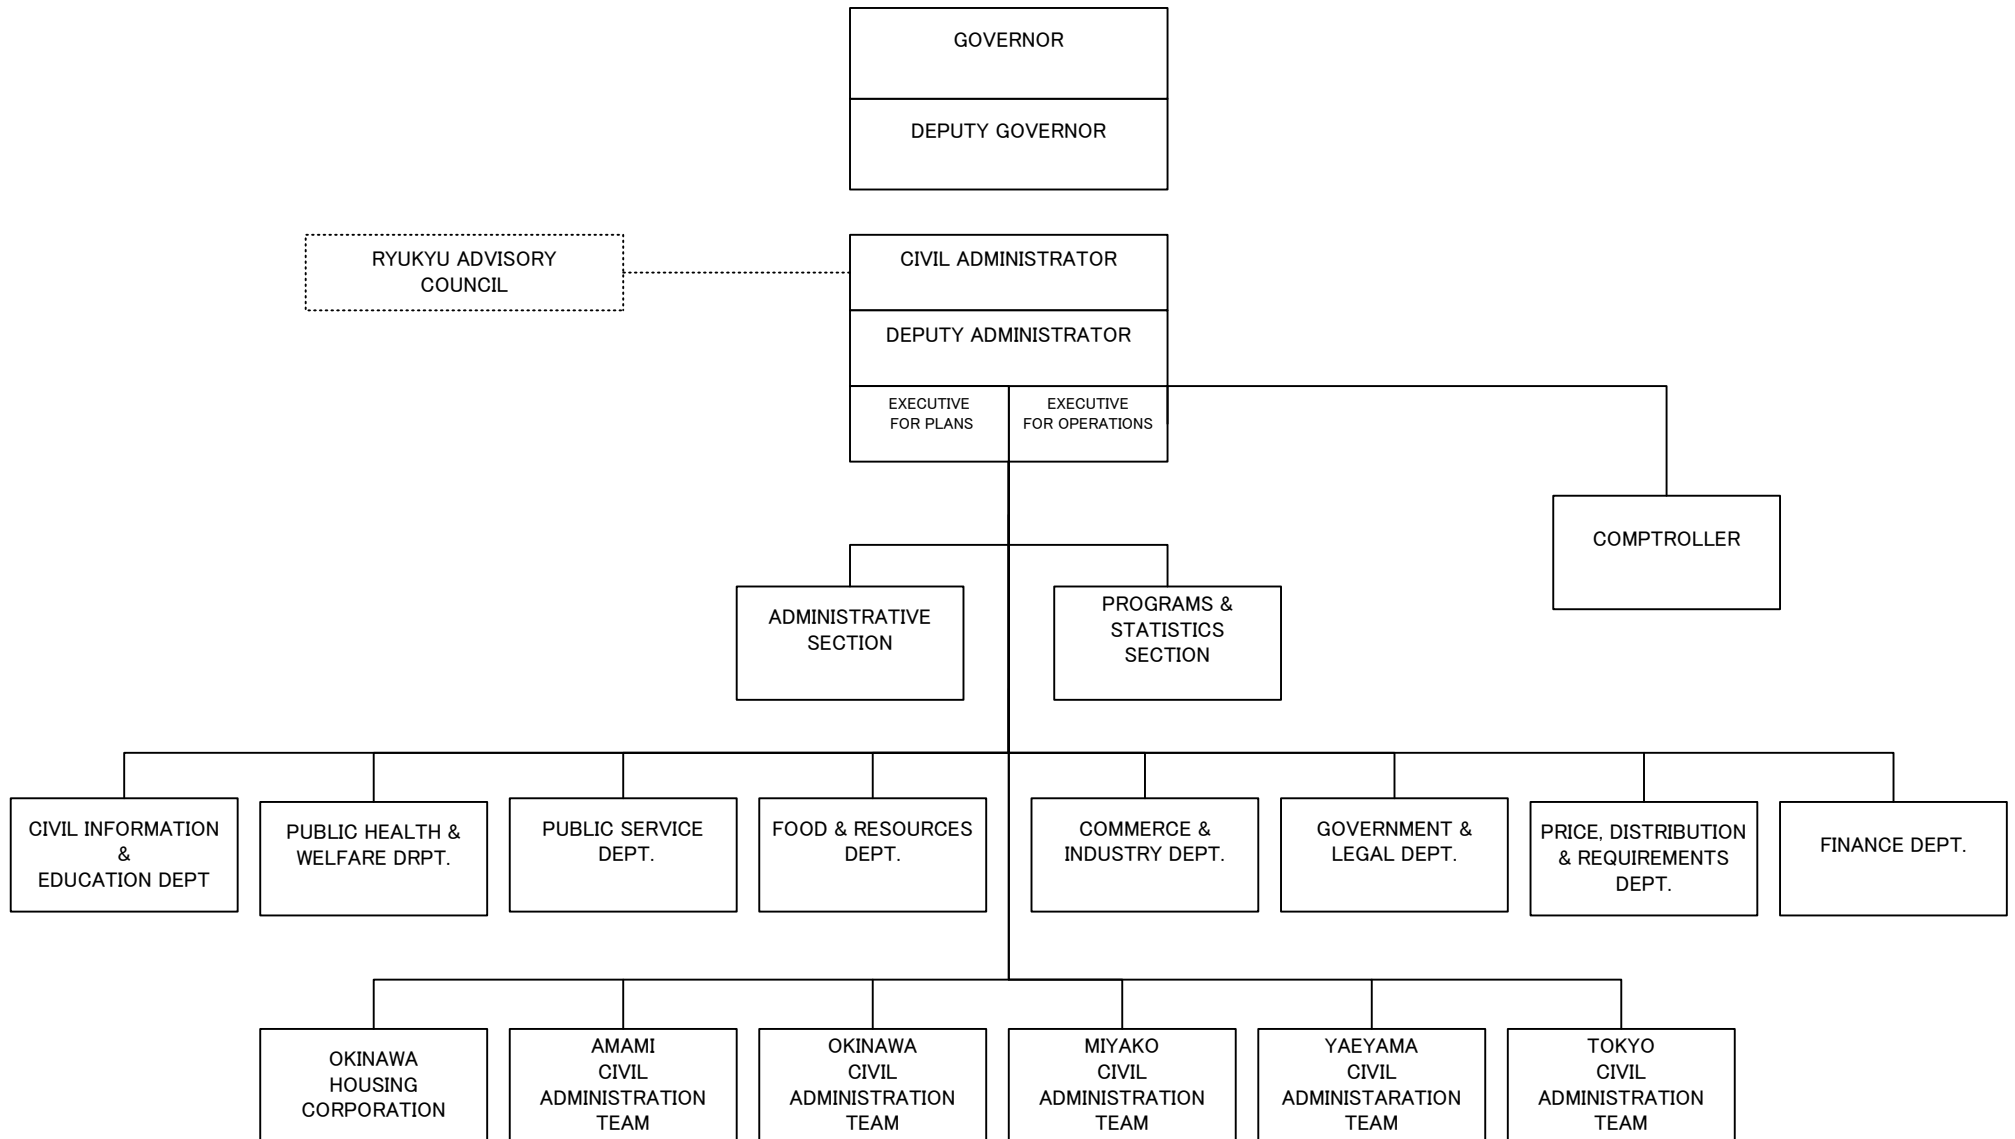

UNITED STATES CIVIL ADMINISTRATION OF THE RYUKYU ISLANDS
 ORGANIZATION CHART

15 January 1951

UNITED STATES CIVIL ADMINISTRATION OF THE RYUKYU ISLANDS
ORGANIZATION CHART

24 December 1953

UNITED STATES CIVIL ADMINISTRATION OF THE RYUKYU ISLANDS
ORGANIZATION CHART

1 May 1954

UNITED STATES CIVIL ADMINISTRATION OF THE RYUKYU ISLANDS
 ORGANIZATION CHART

6 November 1955

CIVIL AFFAIRS ACTIVITIES IN THE RYUKYU ISLANDS
 For the Period Ending 31 December 1955, Vol. III No. II 掲載の組織図を
 若干修正