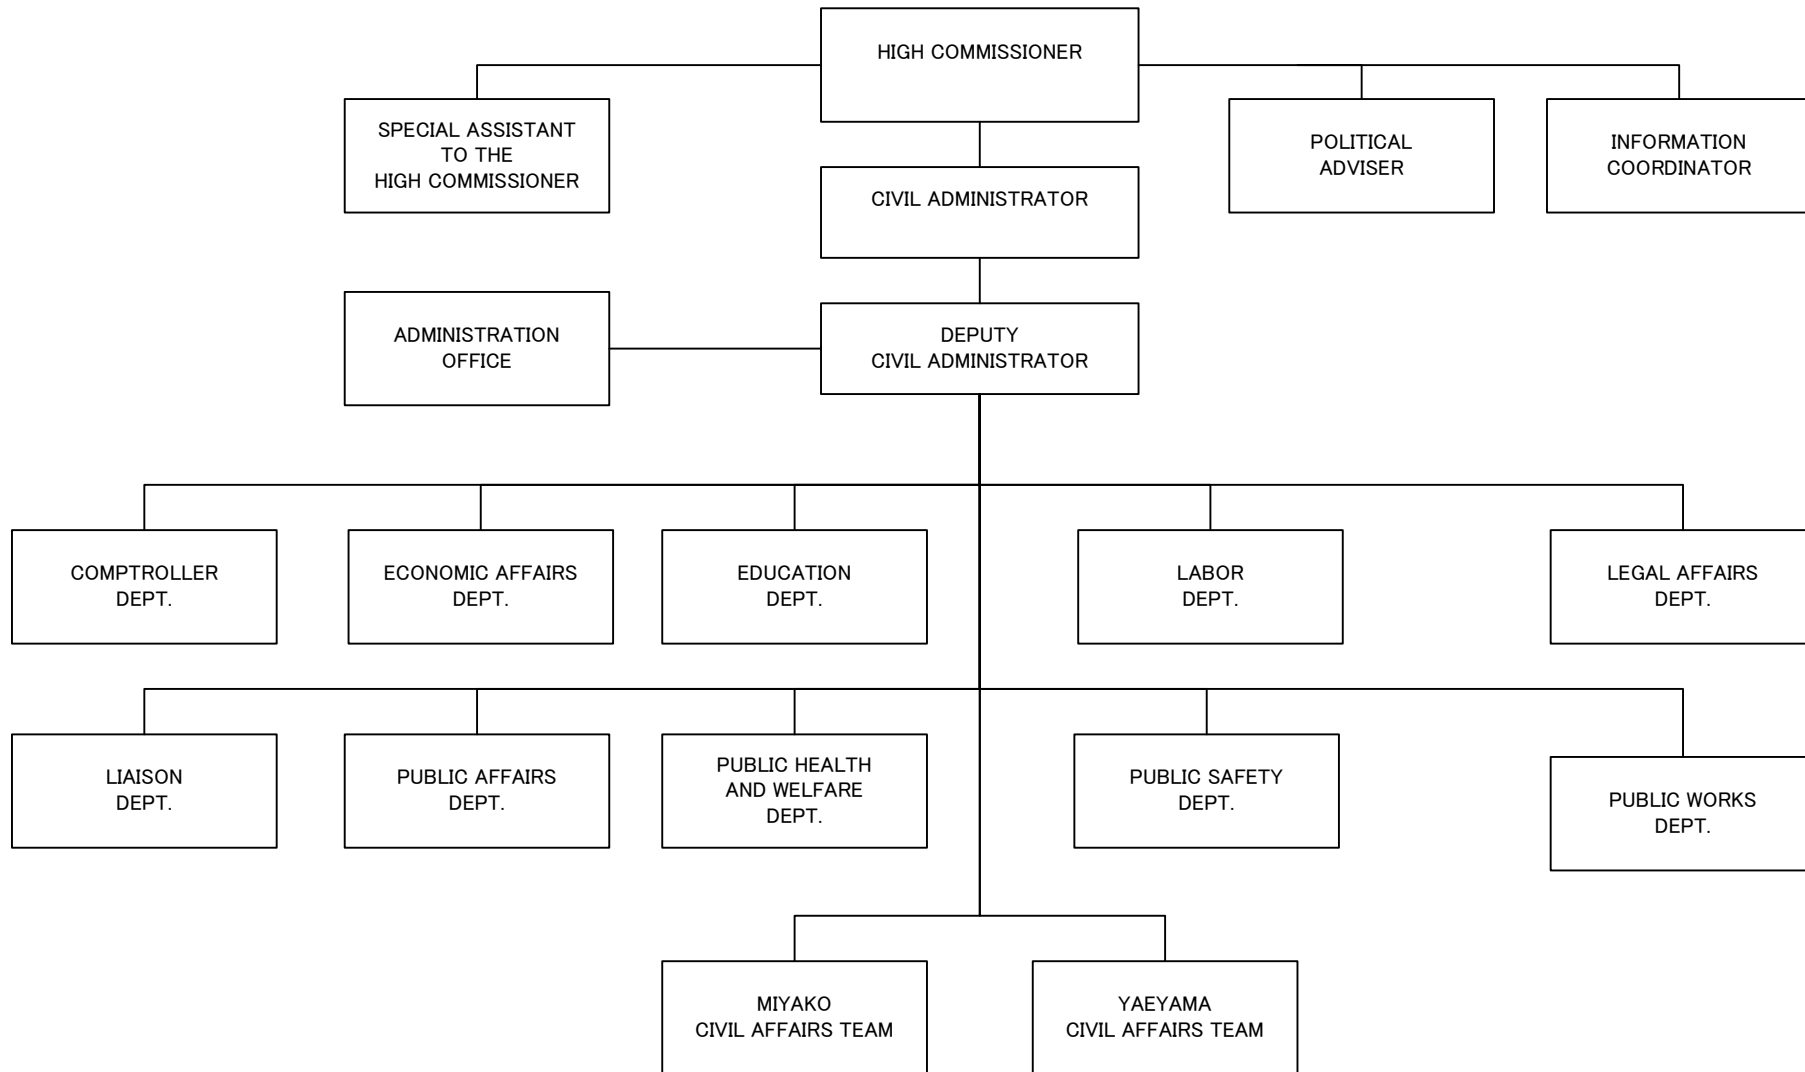

UNITED STATES CIVIL ADMINISTRATION OF THE RYUKYU ISLANDS
ORGANIZATION CHART

1 March 1960

UNITED STATES CIVIL ADMINISTRATION OF THE RYUKYU ISLANDS
ORGANIZATION CHART

23 January 1961

UNITED STATES CIVIL ADMINISTRATION OF THE RYUKYU ISLANDS
ORGANIZATION CHART

1 June 1964

UNITED STATES CIVIL ADMINISTRATION OF THE RYUKYU ISLANDS
ORGANIZATION CHART

30 June 1965

UNITED STATES CIVIL ADMINISTRATION OF THE RYUKYU ISLANDS
ORGANIZATION CHART

13 April 1966

UNITED STATES CIVIL ADMINISTRATION OF THE RYUKYU ISLANDS
ORGANIZATION CHART