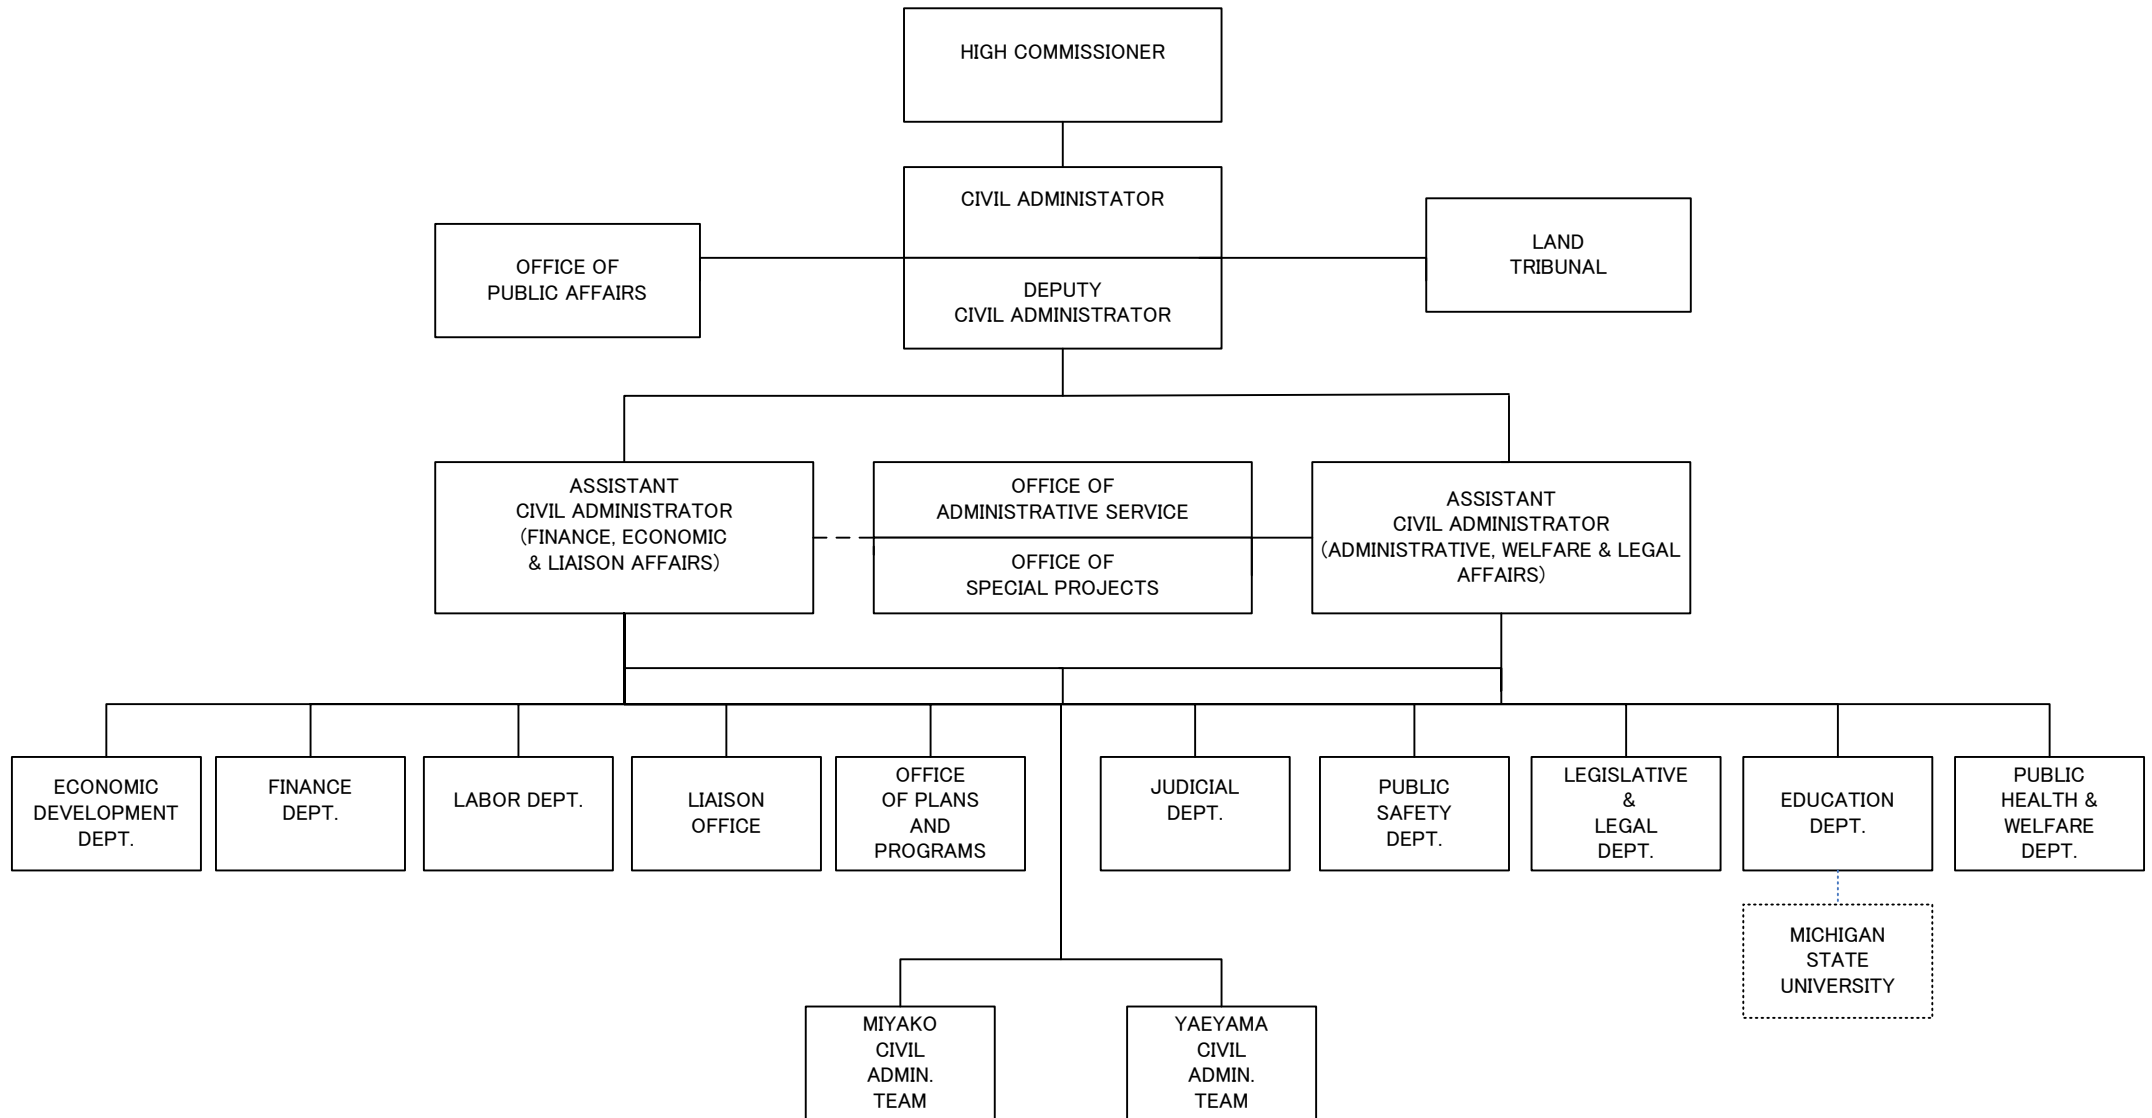

UNITED STATES CIVIL ADMINISTRATION OF THE RYUKYU ISLANDS
ORGANIZATION CHART

21 October 1957

CIVIL AFFAIRS ACTIVITIES IN THE RYUKYU ISLANDS, For
the Period Ending 31 March 1958, Vol. VI No. I 掲載の組織図を若
干修正

UNITED STATES CIVIL ADMINISTRATION OF THE RYUKYU ISLANDS
ORGANIZATION CHART

19 January 1959

CIVIL AFFAIRS ACTIVITIES IN THE RYUKYU ISLANDS, For the
Period Ending 31 March 1959, Vol. VII No. I 掲載の組織図を若干修正

UNITED STATES CIVIL ADMINISTRATION OF THE RYUKYU ISLANDS
ORGANIZATION CHART

1 March 1960

UNITED STATES CIVIL ADMINISTRATION OF THE RYUKYU ISLANDS
ORGANIZATION CHART

23 January 1961

UNITED STATES CIVIL ADMINISTRATION OF THE RYUKYU ISLANDS
ORGANIZATION CHART