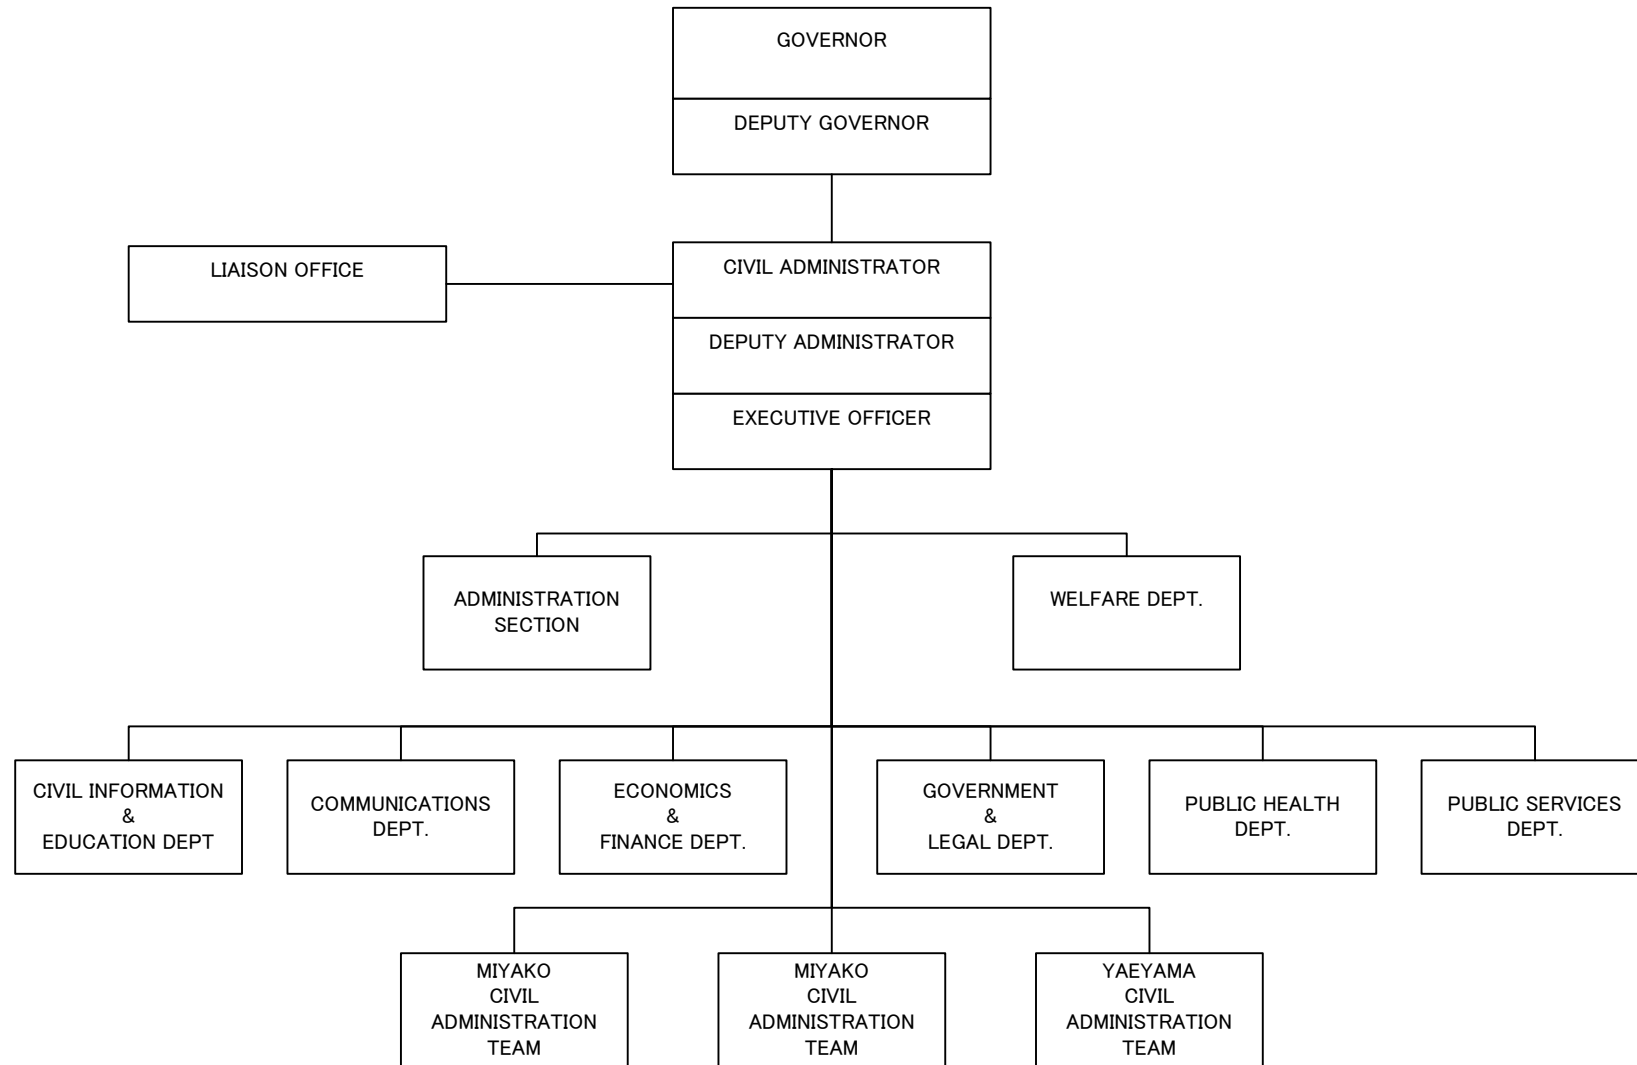

UNITED STATES CIVIL ADMINISTRATION OF THE RYUKYU ISLANDS
 ORGANIZATION CHART

15 January 1951

UNITED STATES CIVIL ADMINISTRATION OF THE RYUKYU ISLANDS
ORGANIZATION CHART

24 December 1953

UNITED STATES CIVIL ADMINISTRATION OF THE RYUKYU ISLANDS
ORGANIZATION CHART