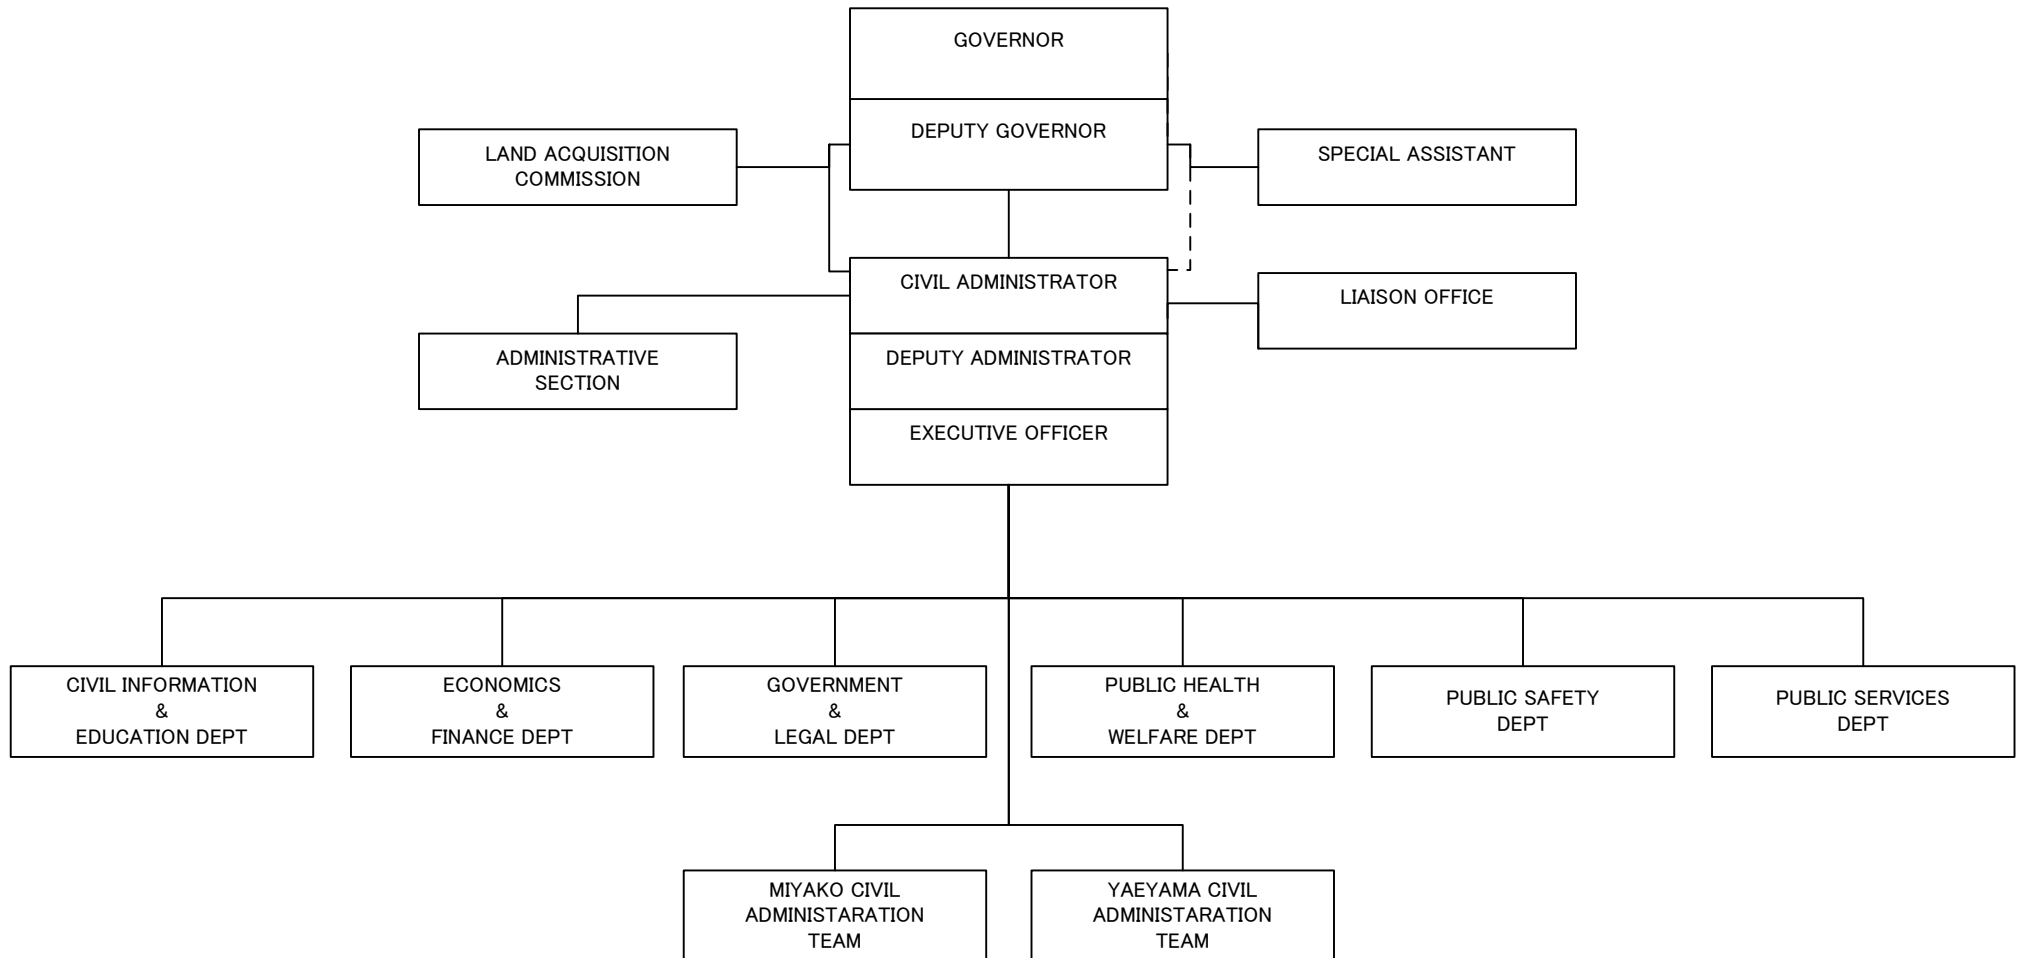

UNITED STATES CIVIL ADMINISTRATION OF THE RYUKYU ISLANDS
ORGANIZATION CHART

30 September 1956

CIVIL AFFAIRS ACTIVITIES IN THE RYUKYU ISLANDS,
For the Period Ending 30 September 1956, Vol. IV No. I 掲載の組織図を若干修正