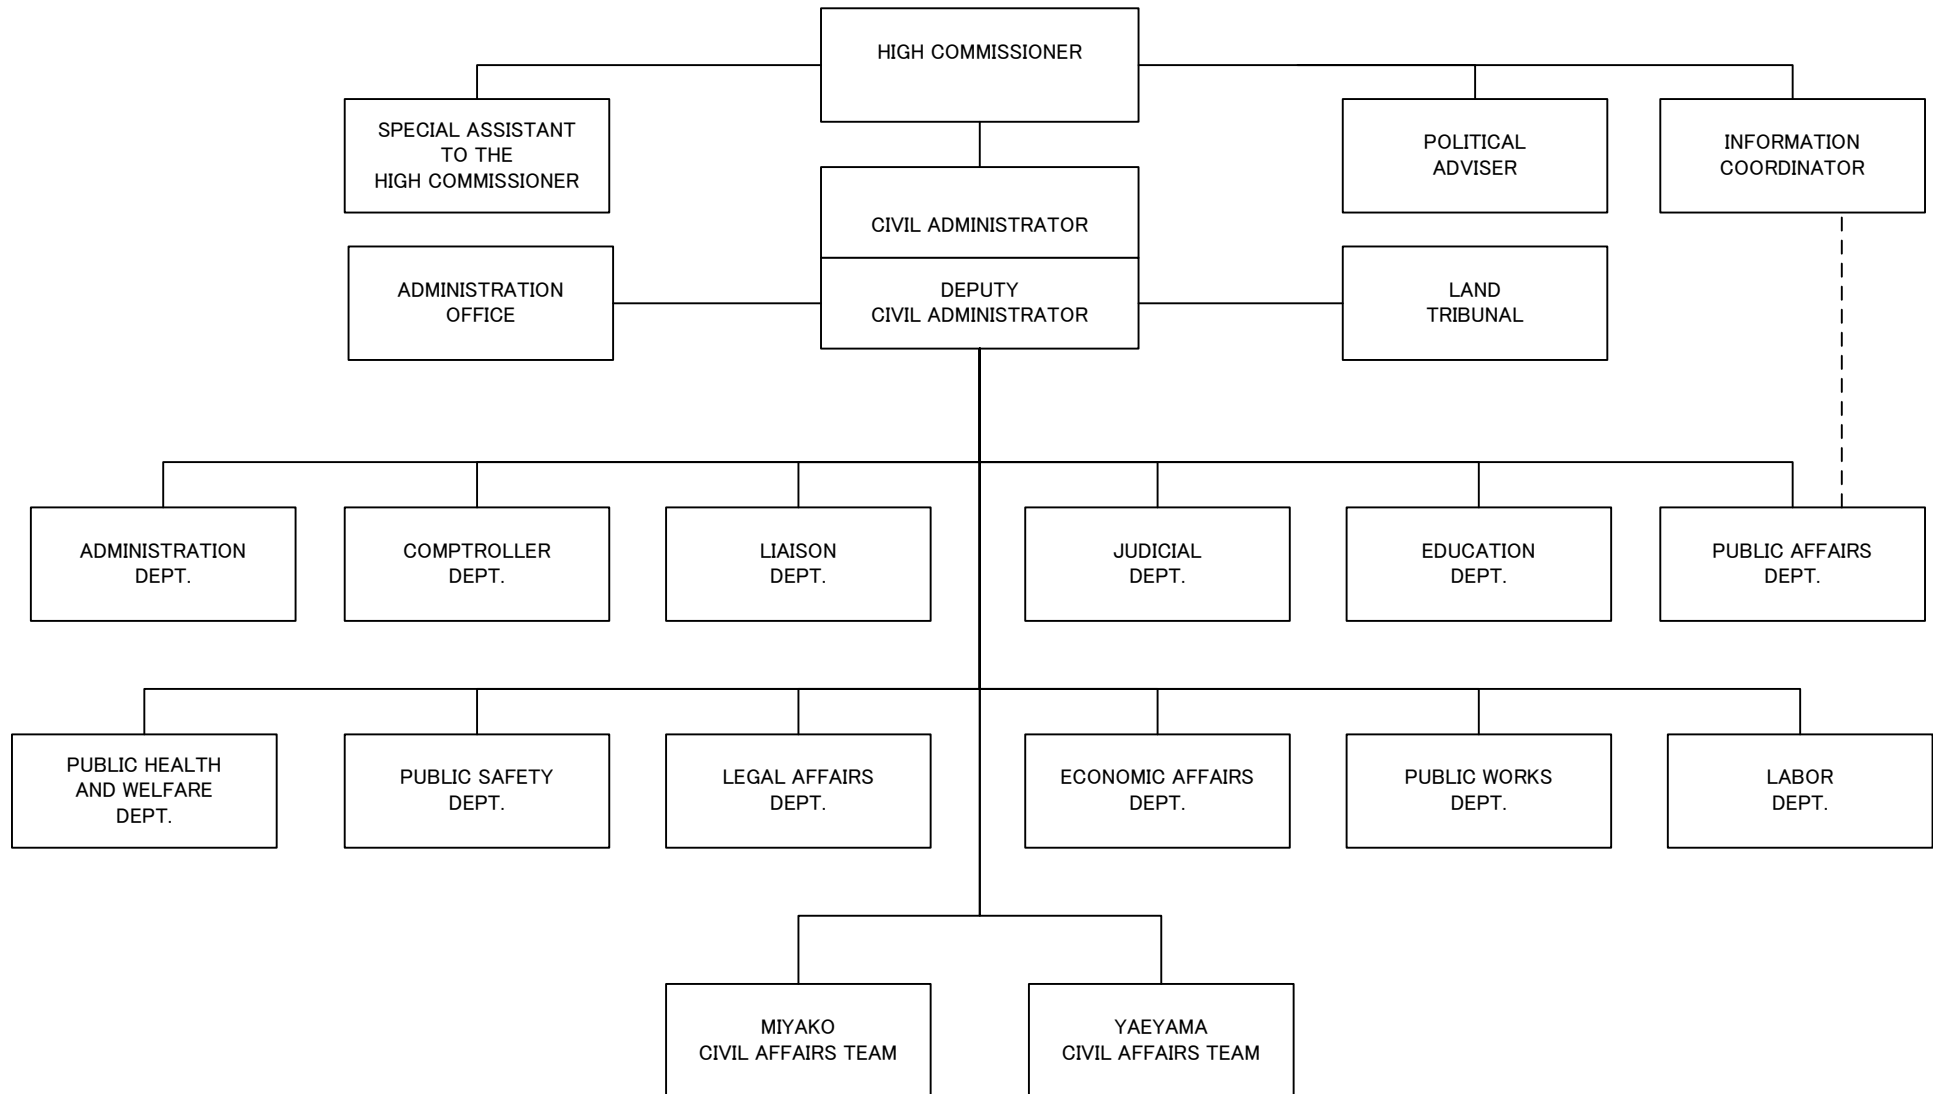

UNITED STATES CIVIL ADMINISTRATION OF THE RYUKYU ISLANDS
ORGANIZATION CHART

19 January 1959

CIVIL AFFAIRS ACTIVITIES IN THE RYUKYU ISLANDS, For the
Period Ending 31 March 1959, Vol. VII No. I 掲載の組織図を若干修正

UNITED STATES CIVIL ADMINISTRATION OF THE RYUKYU ISLANDS
ORGANIZATION CHART

1 March 1960

UNITED STATES CIVIL ADMINISTRATION OF THE RYUKYU ISLANDS
ORGANIZATION CHART

23 January 1961

UNITED STATES CIVIL ADMINISTRATION OF THE RYUKYU ISLANDS
ORGANIZATION CHART

1 June 1964

UNITED STATES CIVIL ADMINISTRATION OF THE RYUKYU ISLANDS
ORGANIZATION CHART

30 June 1965

UNITED STATES CIVIL ADMINISTRATION OF THE RYUKYU ISLANDS
ORGANIZATION CHART

13 April 1966

UNITED STATES CIVIL ADMINISTRATION OF THE RYUKYU ISLANDS
ORGANIZATION CHART