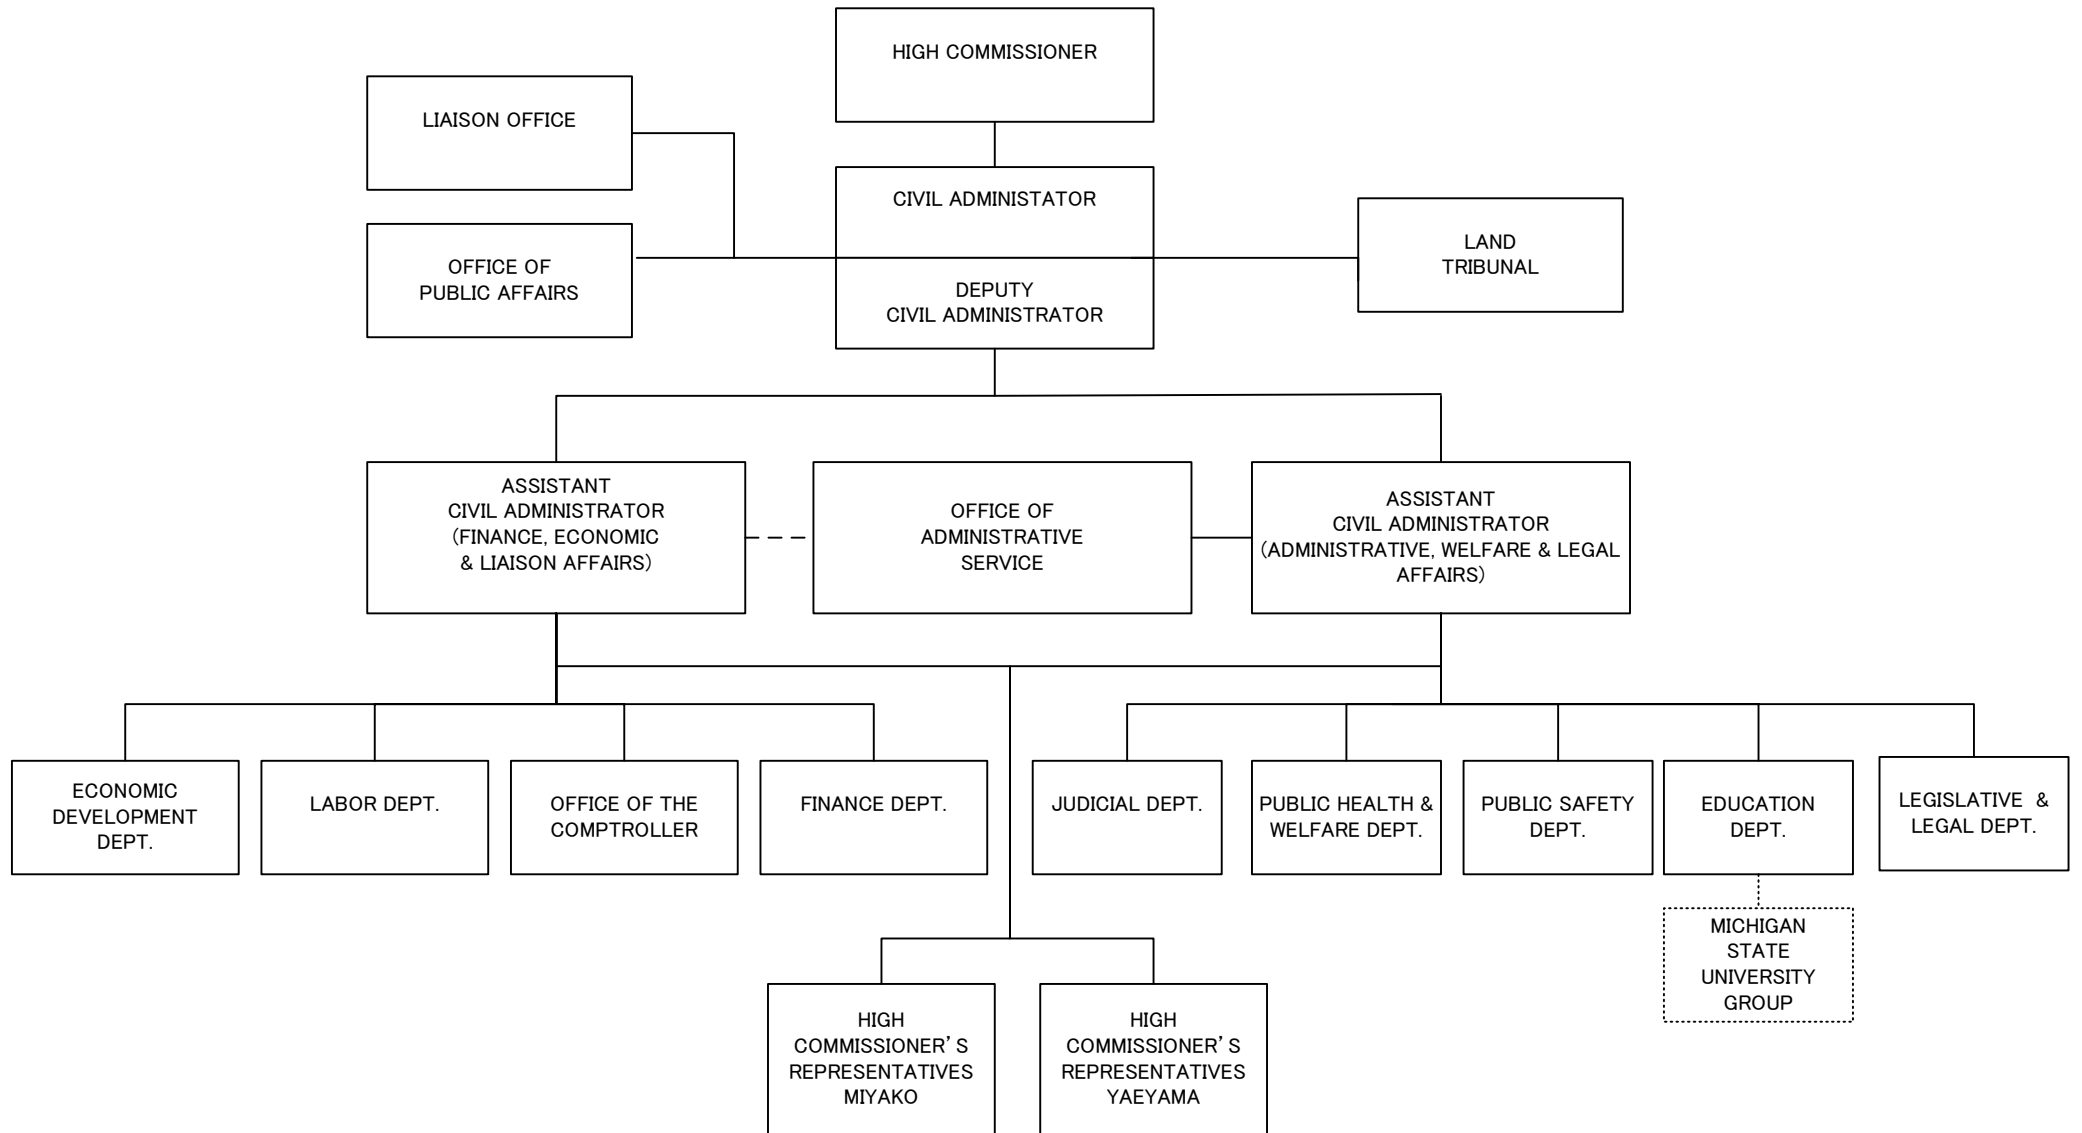

UNITED STATES CIVIL ADMINISTRATION OF THE RYUKYU ISLANDS
ORGANIZATION CHART

21 October 1957

CIVIL AFFAIRS ACTIVITIES IN THE RYUKYU ISLANDS, For
the Period Ending 31 March 1958, Vol. VI No. I 掲載の組織図を若
干修正

UNITED STATES CIVIL ADMINISTRATION OF THE RYUKYU ISLANDS
ORGANIZATION CHART

19 January 1959

CIVIL AFFAIRS ACTIVITIES IN THE RYUKYU ISLANDS, For the
Period Ending 31 March 1959, Vol. VII No. I 掲載の組織図を若干修正

UNITED STATES CIVIL ADMINISTRATION OF THE RYUKYU ISLANDS
ORGANIZATION CHART

1 March 1960

UNITED STATES CIVIL ADMINISTRATION OF THE RYUKYU ISLANDS
ORGANIZATION CHART

23 January 1961

UNITED STATES CIVIL ADMINISTRATION OF THE RYUKYU ISLANDS
ORGANIZATION CHART