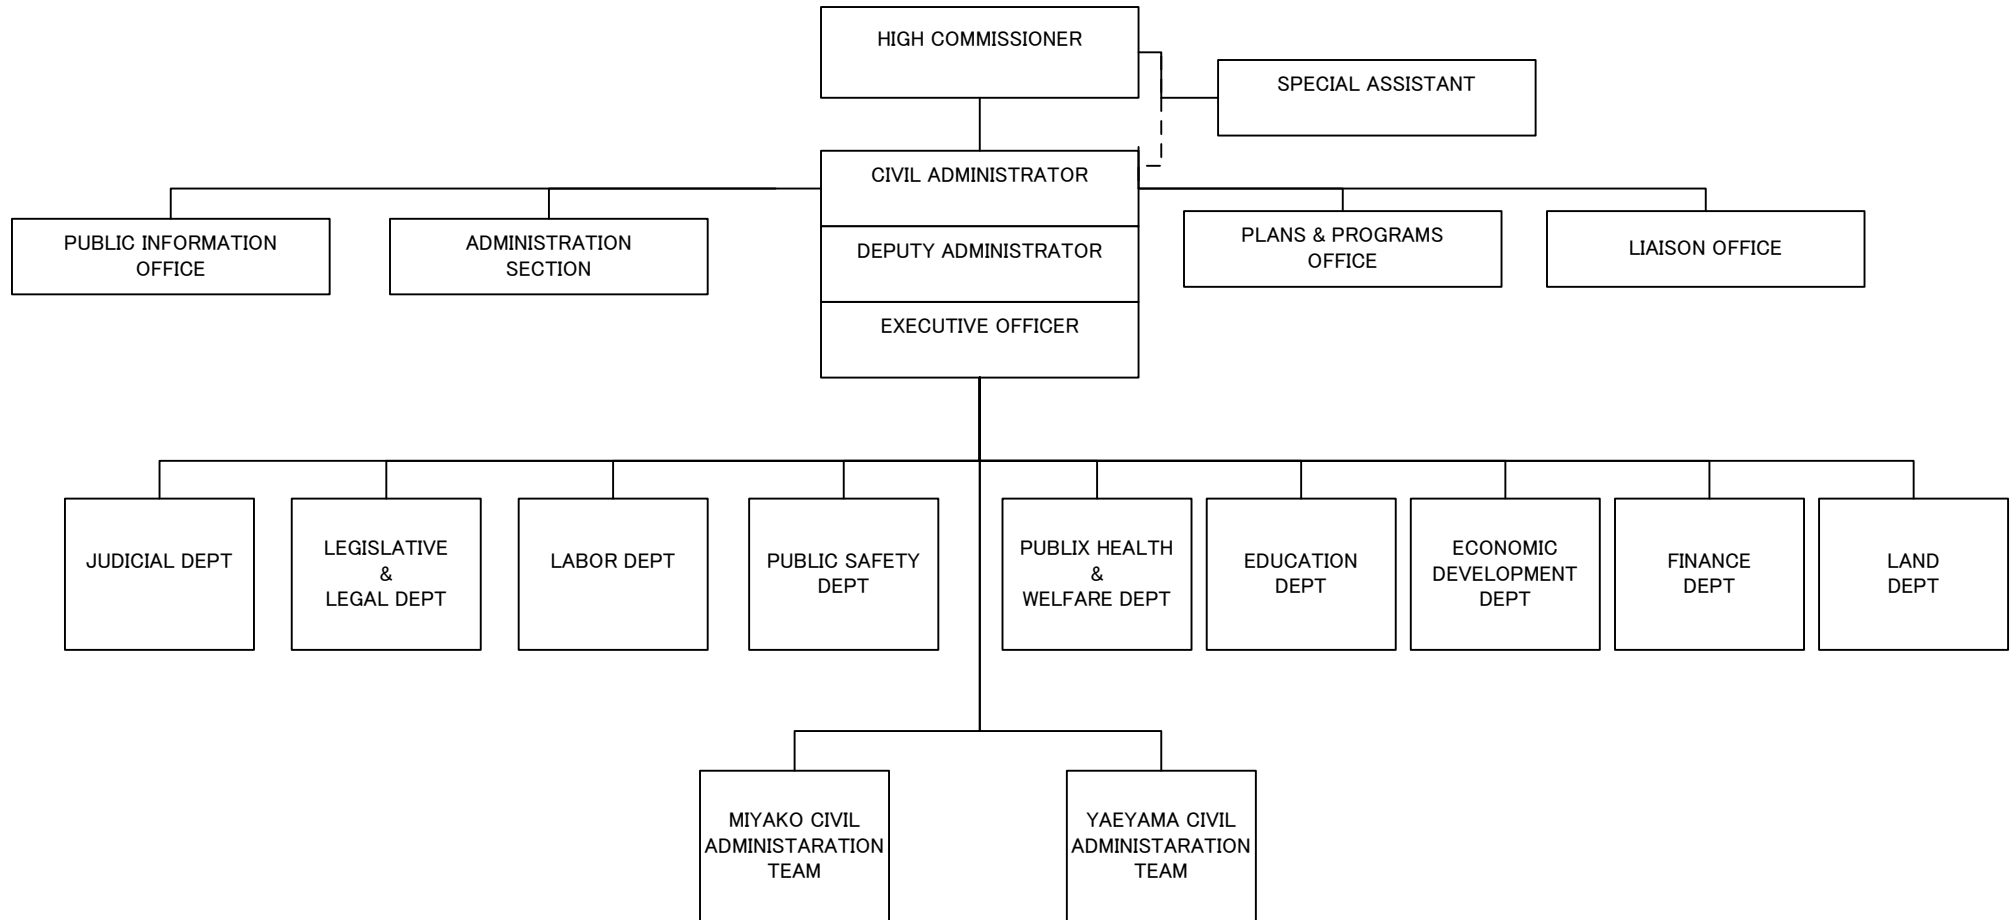

UNITED STATES CIVIL ADMINISTRATION OF THE RYUKYU ISLANDS
ORGANIZATION CHART

19 January 1959

CIVIL AFFAIRS ACTIVITIES IN THE RYUKYU ISLANDS, For the
Period Ending 31 March 1959, Vol. VII No. I 掲載の組織図を若干修正