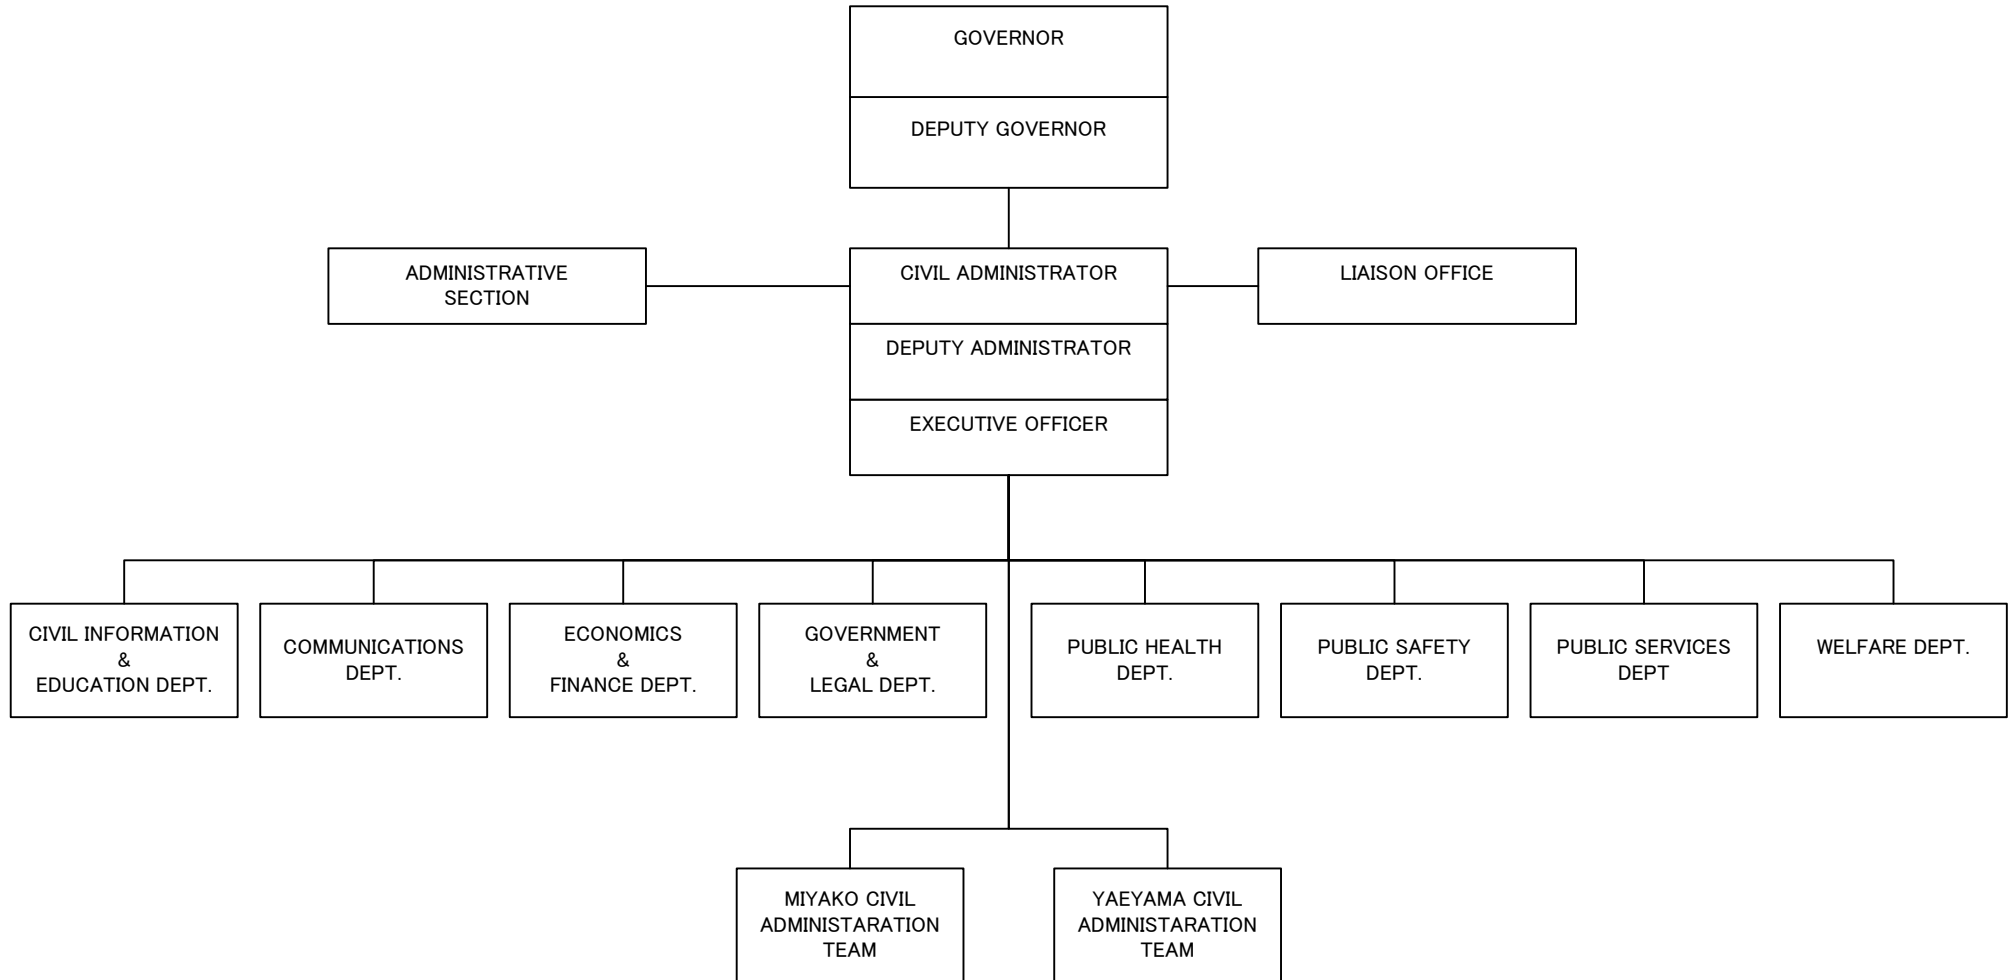

UNITED STATES CIVIL ADMINISTRATION OF THE RYUKYU ISLANDS
ORGANIZATION CHART

1 May 1954