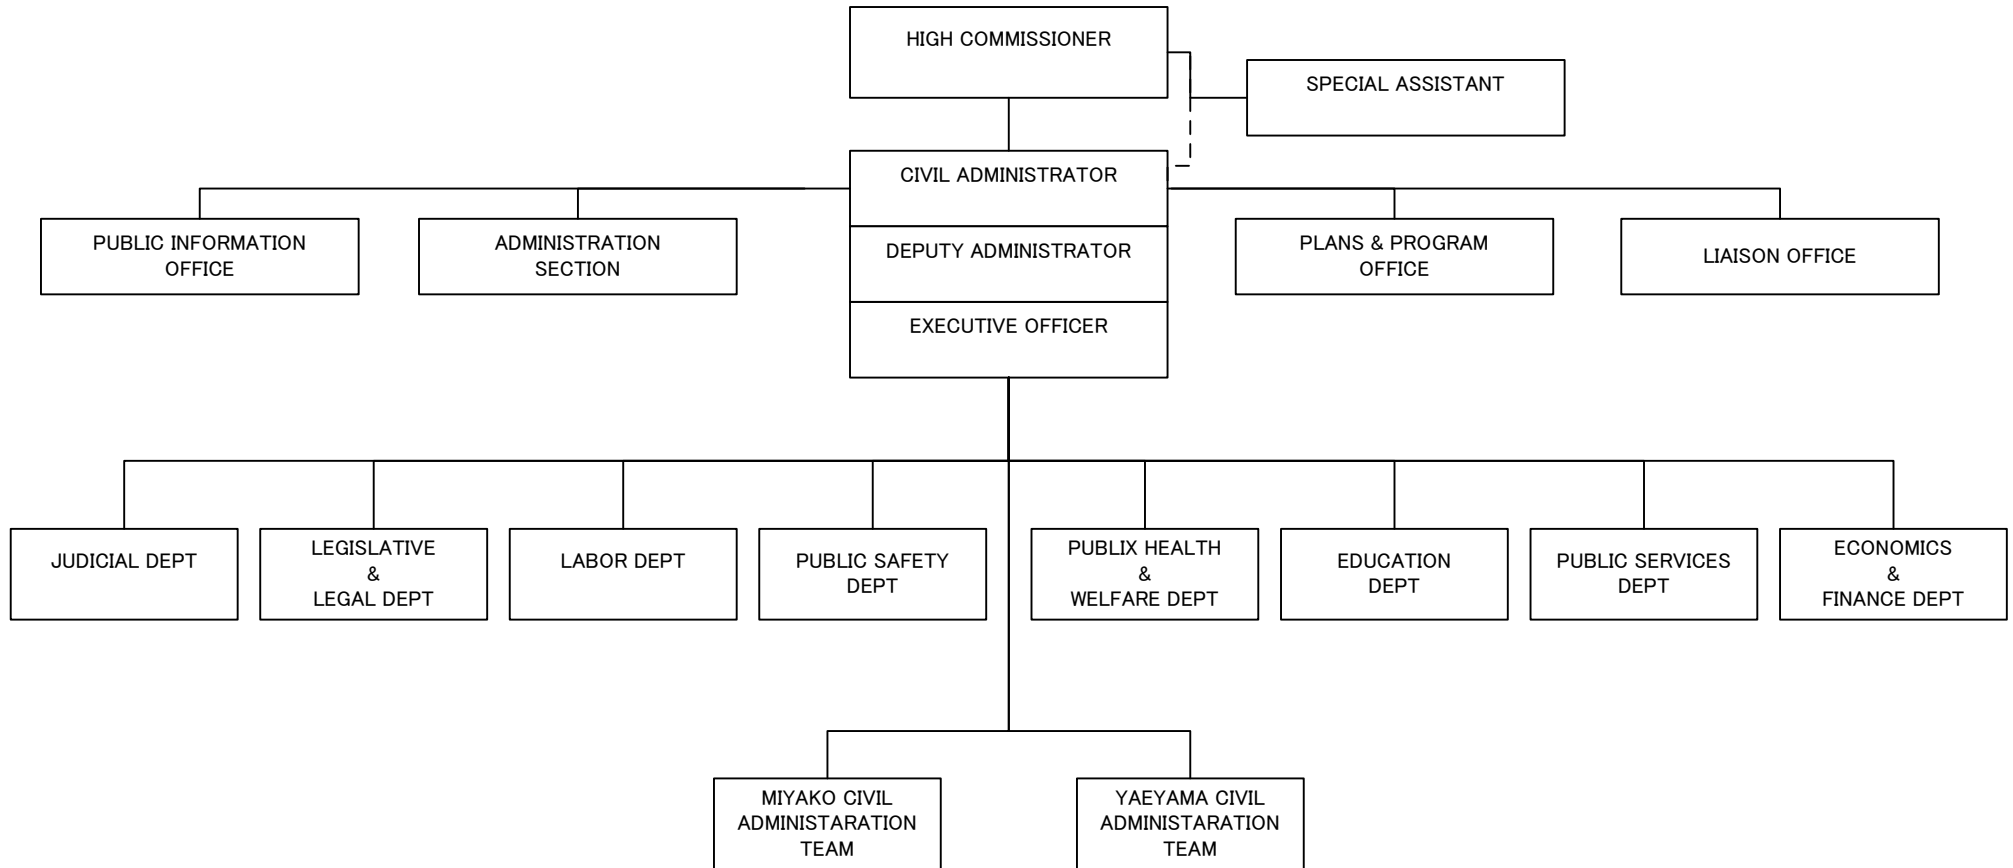

UNITED STATES CIVIL ADMINISTRATION OF THE RYUKYU ISLANDS
ORGANIZATION CHART

27 February 1957

CIVIL AFFAIRS ACTIVITIES IN THE RYUKYU ISLANDS,
For the Period Ending 31 March 1957, Vol. V No. I 掲載の組織
図を若干修正

UNITED STATES CIVIL ADMINISTRATION OF THE RYUKYU ISLANDS
ORGANIZATION CHART

5 June 1957

CIVIL AFFAIRS ACTIVITIES IN THE RYUKYU ISLANDS, For the
Period Ending 30 September 1957, Vol. V No. II 掲載の組織図を若干修
正